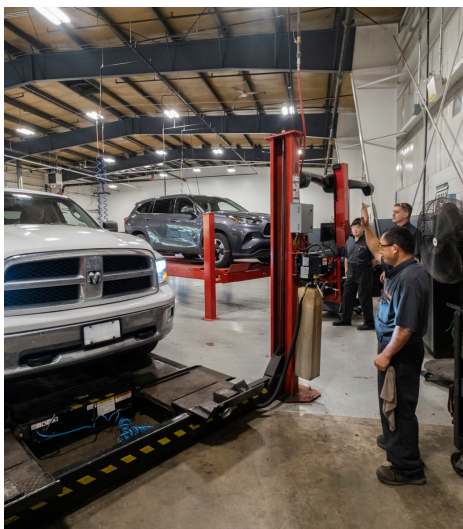

Our specialized fleet centres offer a range of service bays, certified technicians, and specialized equipment that can handle class 1-5 vehicles up to 9,000kg - all reserved exclusively for business customers! We're focused on keeping your business rolling while minimizing your overall cost of operations.

Priority service for business fleet customers

✓ Maintain maximum fleet productivity while optimizing your cost of operations

- Easy-to-book appointments on your schedule
- Efficient and fast service that reduces wait times
- One destination for all your vehicle maintenance, eliminating the need to coordinate with multiple service vendors
- Preventative maintenance programs to reduce downtime caused by breakdowns
- Integrated billing with major fleet card programs that streamlines cost management
- Digital Vehicle Inspections deliver real-time, photo-backed reports for greater transparency and faster, informed decisions

✓ Experience reliable, expert service where you are always the priority

- Service bays 100% dedicated to business customers
- Certified automotive technicians that diagnose & perform repairs correctly, the first time
- Service standards & procedures to ensure efficient, on time delivery of work performed
- Vehicle hoists for class 1 - 5 vehicles, up to 9,000kg
- Specialized equipment for a wide range of automotive services