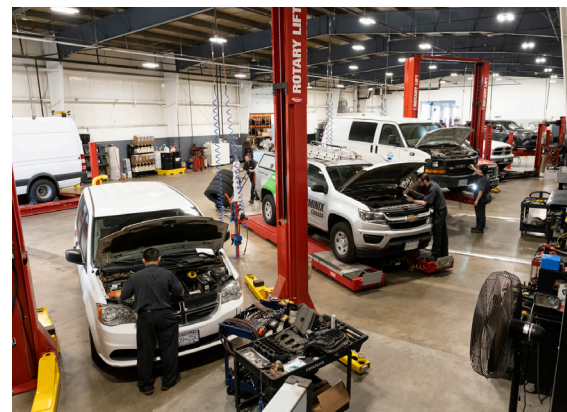

At Kal Tire, we know every minute of a productive workday counts. With complete preventative maintenance and repair program services in urban centres* across Canada, Kal Tire offers a true one-stop shop that will get your drivers and your vehicles in and out fast.

Our specialized fleet centres offer a range of service bays, certified technicians, and specialized equipment that can handle class 1-5 vehicles up to 9,000kg - all reserved exclusively for business customers! We're focused on keeping your business rolling while minimizing your overall cost of operations.

Priority service for business fleet customers

✓ Maintain maximum fleet productivity while optimizing your cost of operations

- Easy-to-book appointments on your schedule
- Efficient and fast service that reduces wait times
- One destination for all your vehicle maintenance, eliminating the need to coordinate with multiple service vendors
- Preventative maintenance programs to reduce downtime caused by breakdowns
- Integrated billing with major fleet card programs that streamlines cost management
- Digital Vehicle Inspections deliver real-time, photo-backed reports for greater transparency and faster, informed decisions

✓ Experience reliable, expert service where you are always the priority

- Service bays 100% dedicated to business customers
- Certified automotive technicians that diagnose & perform repairs correctly, the first time
- Service standards & procedures to ensure efficient, on time delivery of work performed
- Vehicle hoists for class 1 - 5 vehicles, up to 9,000kg
- Specialized equipment for a wide range of automotive services